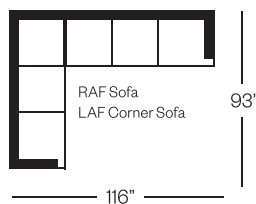

# 8451 Bartlett/Banfield Collection

**Sofa**  
width 89" height 37"  
depth 37"

**Condo Sofa**  
width 73" height 37"  
depth 37"

**Loveseat**  
width 65" height 37"  
depth 37"

**Chair**  
width 37" height 37"  
depth 37"

## Sectionals

(Additional seats increase width by approximately 22")

Please note that all measurements are approximate.